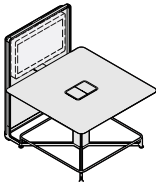

Rectangular Desk-Height Table with Attached Totem

Medium D-Shaped Desk-Height Table with Attached Totem

Large D-Shaped Desk-Height Table with Attached Totem

Capsule Desk-Height Table with Attached Totem

Offset Desk-Height Table with Attached Totems

Round Desk-Height Table

Capsule Desk-Height Table

Square Desk-Height Table

Rectangular Desk-Height Table

Desk Height

Square Stool-Height Table with Attached Totem

Rectangular Stool-Height Table with Attached Totem

Medium D-Shaped Stool-Height Table with Attached Totem

Large D-Shaped Stool-Height Table with Attached Totem

Capsule Stool-Height Table with Attached Totem

Offset Stool-Height Table with Attached Totem

Square Stool-Height Table

Round Stool-Height Table

Capsule Stool-Height Table

Rectangular Stool-Height Table

Stool Height

Straight Lounge

Reverse Lounge (Left)

Reverse Lounge (Right)

Straight Inverted Lounge