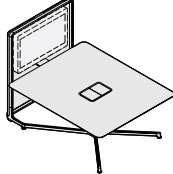

media:scape standing height with cobî® stools

OPEN.CONNECT.
SHARE.

The media:scape PUCK™ enables users to seamlessly switch the information displayed on a laptop to a monitor or projector. It intuitively knows how many computers are connected at a given time. Designed for simplicity, users open the media well to retrieve a PUCK, connect the PUCK to their laptop and press the PUCK to instantly share their information.

Statement of line

Small D-Shaped Lounge-Height Table with Attached Totem

Pear-Shaped Lounge-Height Table with Attached Totem

Round Lounge-Height Table

Lounge Height

Square Desk-Height Table with Attached Totem

Rectangular Desk-Height Table with Attached Totem

Medium D-Shaped Desk-Height Table with Attached Totem

Large D-Shaped Desk-Height Table with Attached Totem

Capsule Desk-Height Table with Attached Totem

Offset Desk-Height Table with Attached Totems

Round Desk-Height Table

Capsule Desk-Height Table

Square Desk-Height Table

Rectangular Desk-Height Table

Desk Height

Square Stool-Height Table with Attached Totem

Rectangular Stool-Height Table with Attached Totem