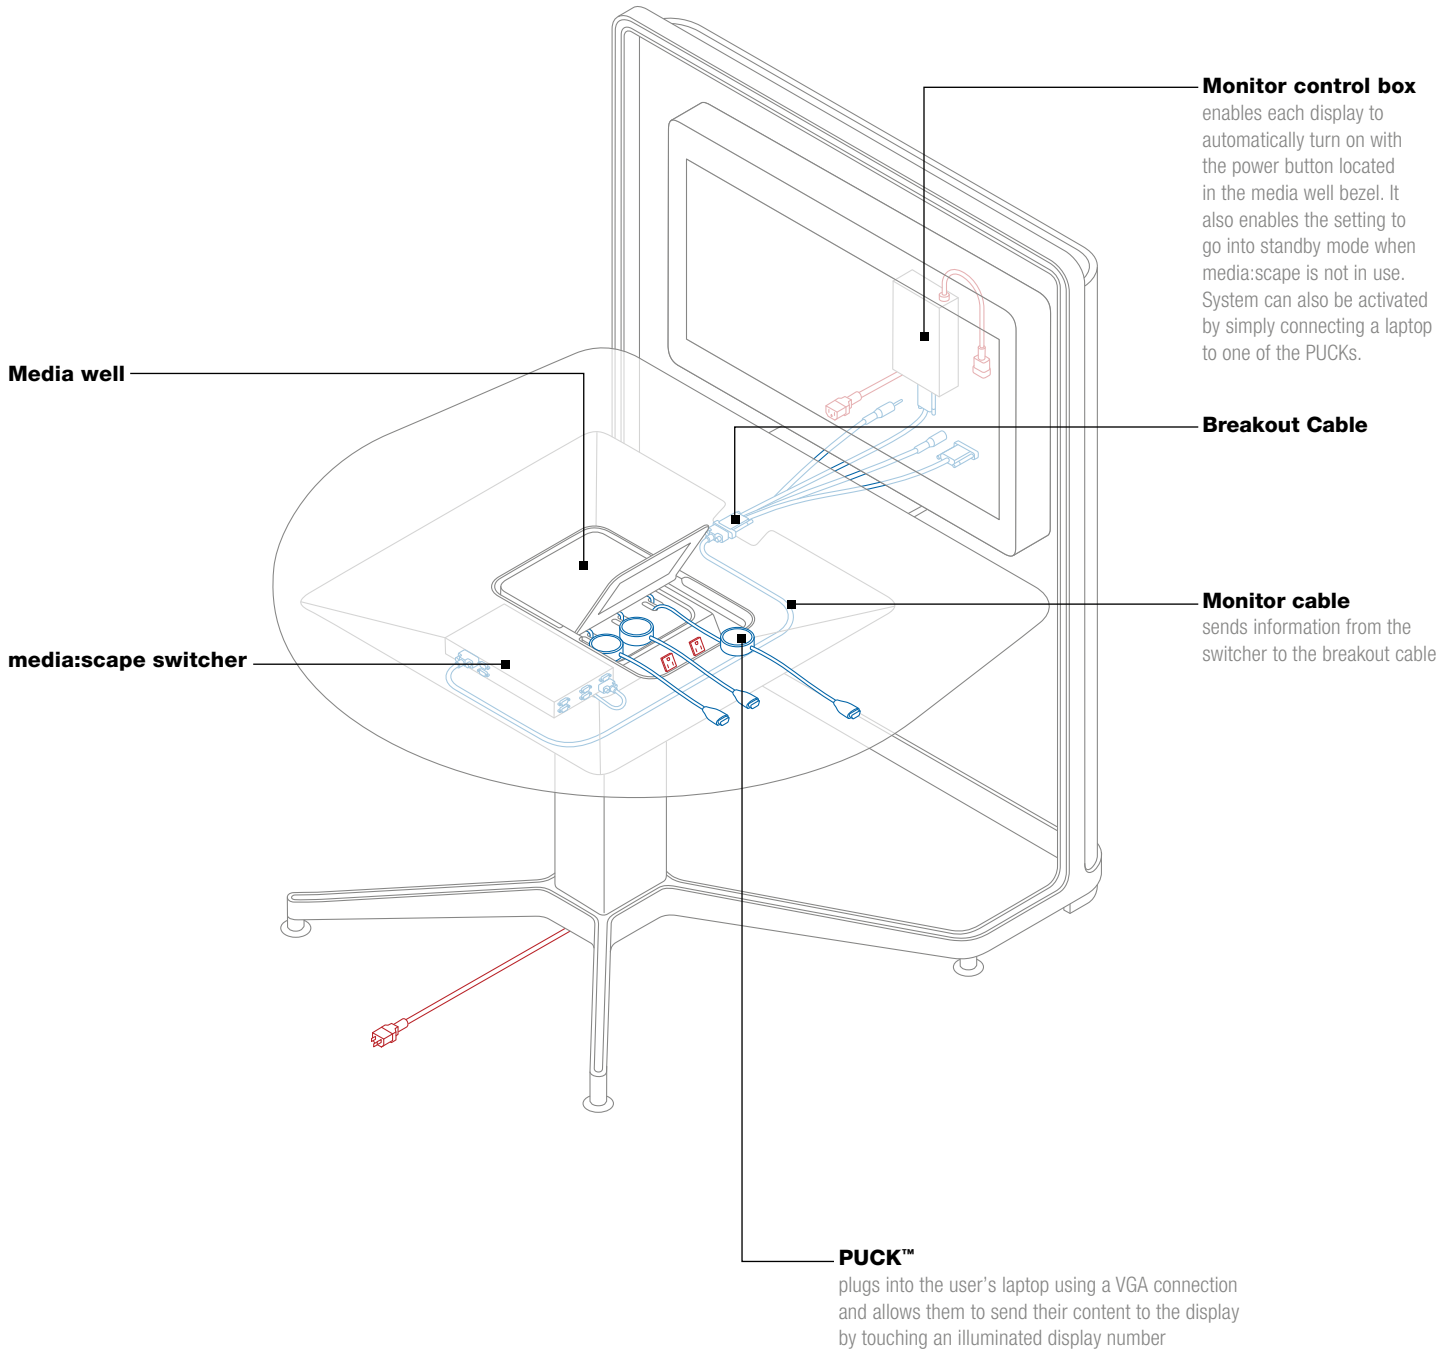

media:scape standing height with cobî® stools

OPEN.CONNECT.
SHARE.

The media:scape PUCK™ enables users to seamlessly switch the information displayed on a laptop to a monitor or projector. It intuitively knows how many computers are connected at a given time. Designed for simplicity, users open the media well to retrieve a PUCK, connect the PUCK to their laptop and press the PUCK to instantly share their information.

keyword:**scape015**

keyword:**scape020**

keyword:**scape017**

keyword:**scape022**

keyword:**scape018**

keyword:**scape023**

Technology

media:scape

Statement of line

Small D-Shaped Lounge-Height Table with Attached Totem

Pear-Shaped Lounge-Height Table with Attached Totem

Round Lounge-Height Table

Lounge Height

Square Desk-Height Table with Attached Totem

Rectangular Desk-Height Table with Attached Totem

Medium D-Shaped Desk-Height Table with Attached Totem

Large D-Shaped Desk-Height Table with Attached Totem

Capsule Desk-Height Table with Attached Totem

Offset Desk-Height Table with Attached Totems