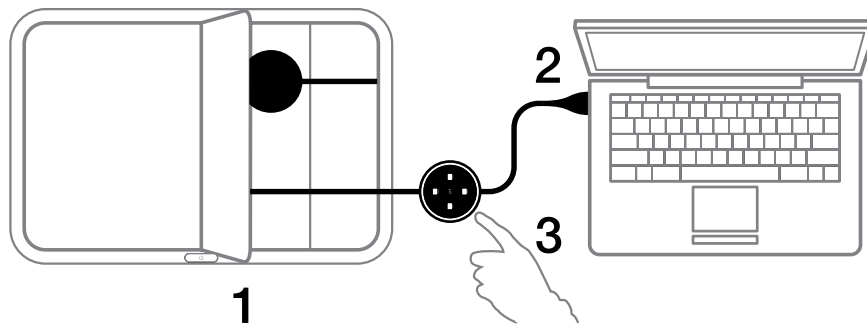

media:scape standing height with cobî® stools

OPEN.CONNECT.
SHARE.

The media:scape PUCK™ enables users to seamlessly switch the information displayed on a laptop to a monitor or projector. It intuitively knows how many computers are connected at a given time. Designed for simplicity, users open the media well to retrieve a PUCK, connect the PUCK to their laptop and press the PUCK to instantly share their information.