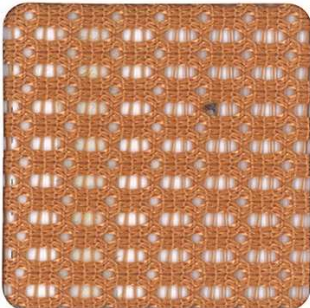

TW Series

TW01 - Black Tulip

TW02 - Anemone

TW03 - Camellia

TW04 - Hibiscus

TW05 - Magnolia

TW06 - Hawthron

Application:	Seating only
Material:	100% Polyester
Weight:	430g/ sqm (+/-5%)
Width:	1.52m (+/-2%)
Flammability:	Flame retardant treatment with additional charges.
Abrasion Resistance:	> 20,000 times, ASTM D4966-98
Maintenance:	Wipe clean with a damp cloth

Kuttio

Avant Series

TW - 21

TW - 22

TW - 23

TW - 24

Avant

- Application:** Seating only
- Material:** 100% Polyester
- Weight:** 416g/ sqm (+/-5%)
- Width:** 1.52m (+/-2%)
- Flammability:** CA117 - California Technical Bulletin 117
- Abrasion Resistance:** > 20,000 times, ASTM D4966-98
- Maintenance:** Wipe clean with a damp cloth