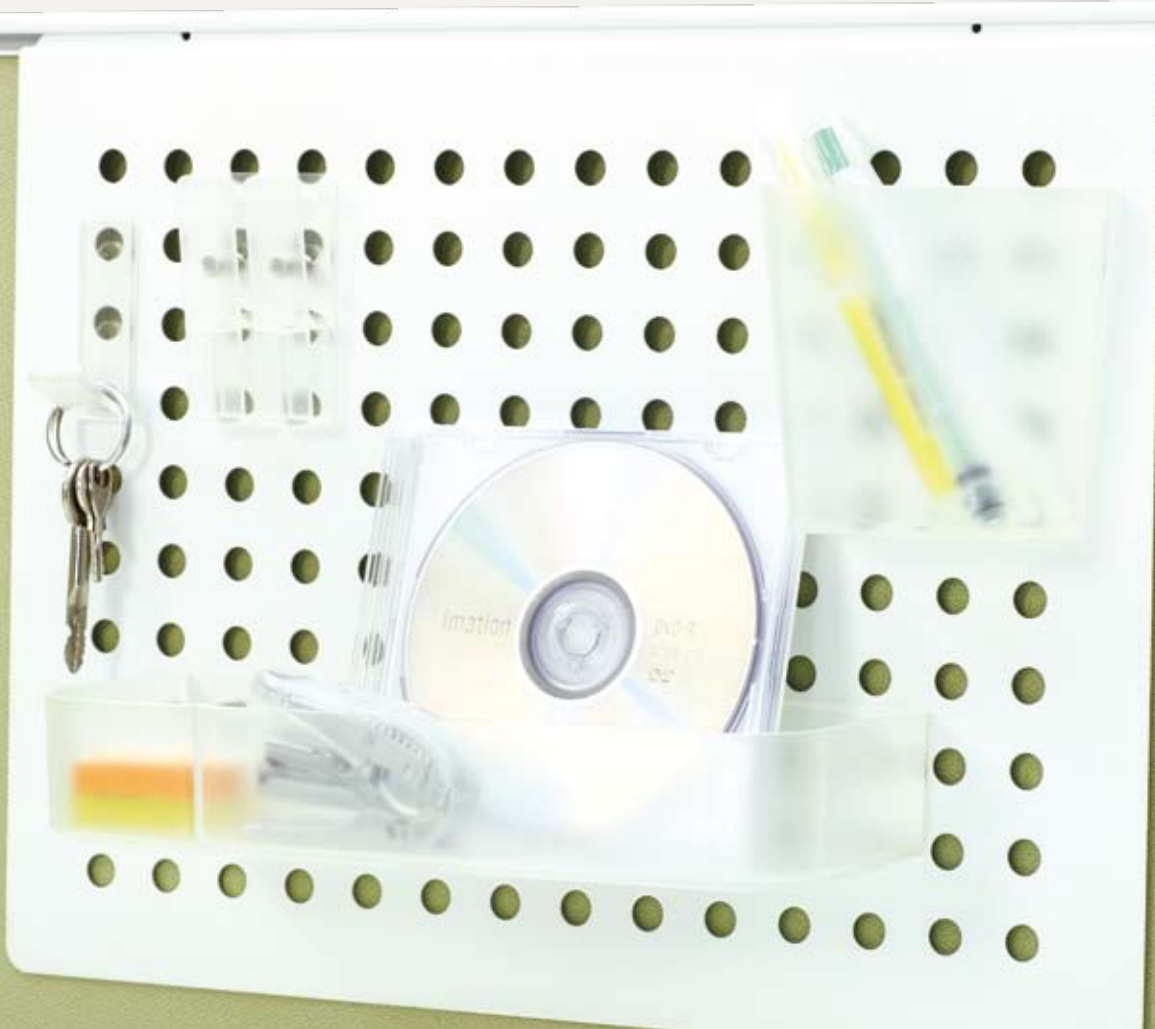

Task accessories

Steelcase

Personalizing individual work and workspaces

Task tools help individuals to personalize their workspace to optimize the way they work, and create a feeling of personal space. This range of handy task tools accommodates numerous pieces of equipment, paper, tools and items used everyday, helping to keep the worksurface clear and items close to hand, ready to use whenever they are needed. The task tools simply slot onto a board that attaches to the panels.

Task Board

Task Document Clip

Task Hanger

Task Stationary Tray

Task Pencil Tray

Task Planting Pot

Task A4 Document Tray

Task Frame Set